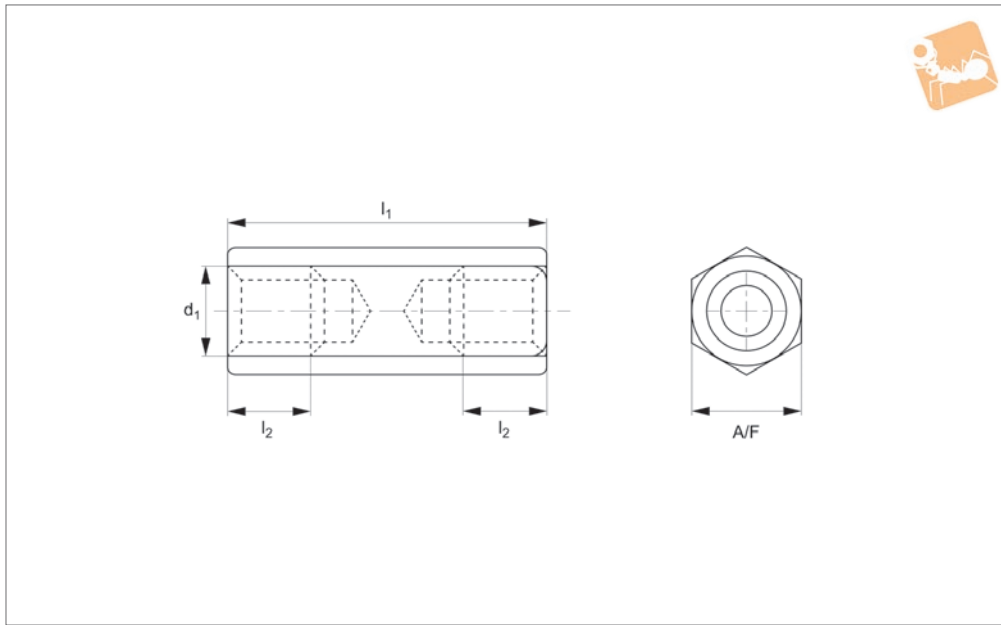

Steel Hexagonal Spacers

Steel - zinc-plated

P0060.ZP

SPACERS

Material

Mild steel (S300Pb), zinc-plated.

Technical Notes

$l_3 = (l_2 + 1\text{mm})$.

Order No.	d ₁	l ₁ tol. js13	l ₂	A/F
P0060.025-005-ZP	M2,5	5	5	5
P0060.025-008-ZP	M2,5	8	4	5
P0060.025-010-ZP	M2,5	10	5	5
P0060.025-012-ZP	M2,5	12	6	5
P0060.025-015-ZP	M2,5	15	6	5
P0060.025-018-ZP	M2,5	18	6	5
P0060.025-020-ZP	M2,5	20	6	5
P0060.025-025-ZP	M2,5	25	6	5
P0060.025-030-ZP	M2,5	30	6	5
P0060.025-040-ZP	M2,5	40	6	5
P0060.030-005-ZP	M3	5	5	5.5
P0060.030-008-ZP	M3	8	8	5.5
P0060.030-010-ZP	M3	10	10	5.5
P0060.030-012-ZP	M3	12	6	5.5
P0060.030-015-ZP	M3	15	7	5.5
P0060.030-018-ZP	M3	18	7	5.5
P0060.030-020-ZP	M3	20	7	5.5
P0060.030-025-ZP	M3	25	7	5.5
P0060.030-030-ZP	M3	30	7	5.5
P0060.030-035-ZP	M3	35	7	5.5
P0060.030-040-ZP	M3	40	7	5.5
P0060.030-045-ZP	M3	45	7	5.5
P0060.030-050-ZP	M3	50	7	5.5
P0060.030-055-ZP	M3	55	7	5.5
P0060.030-060-ZP	M3	60	7	5.5
P0060.030-070-ZP	M3	70	7	5.5
P0060.030-080-ZP	M3	80	7	5.5
P0060.040-006-ZP	M4	6	6	7
P0060.040-008-ZP	M4	8	8	7
P0060.040-010-ZP	M4	10	10	7
P0060.040-012-ZP	M4	12	12	7
P0060.040-015-ZP	M4	15	7	7
P0060.040-018-ZP	M4	18	9	7
P0060.040-020-ZP	M4	20	9	7